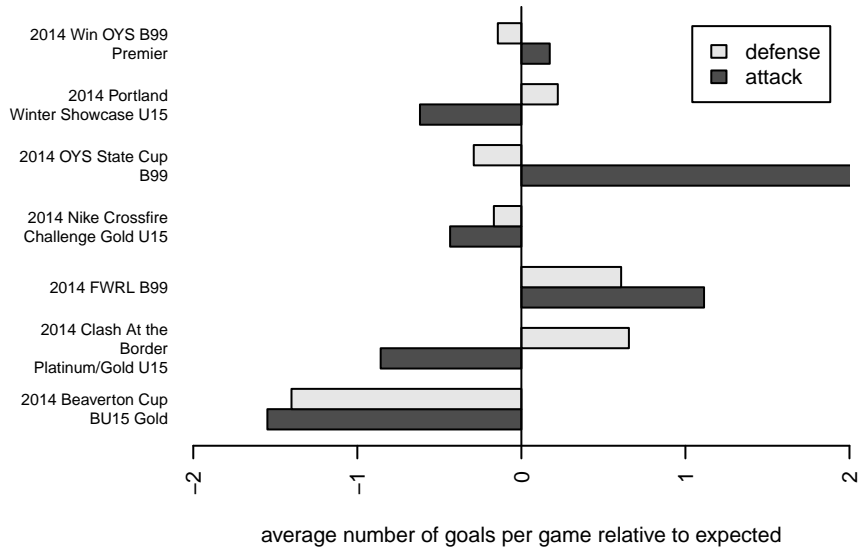

Westside Timbers Copa B99
 Dots are actual minus expected GF (blue circles) and GA (red triangles).
 Blue line is smoothed change in attack strength. Red is smoothed change in defense strength.

**attack and defense variance (black dot)
relative to other teams
and top 10 in region**

**attack and defense rating
relative to others at age
and all opponents in last 13 months**

**attack and defense rating
relative to others at age
and all opponents in last 13 months**

Performance relative to 13 month average

Performance relative to 13 month average

Distribution of opponents
 Red = Lose zone, Blue = Win zone, Green = Even
 Black line separates win/lose zones

lot. A=Neither has attack advantage, B=Opponent has both attack and defense advantage, C=Opponent has both attack and defense disadvantage, D=Both have