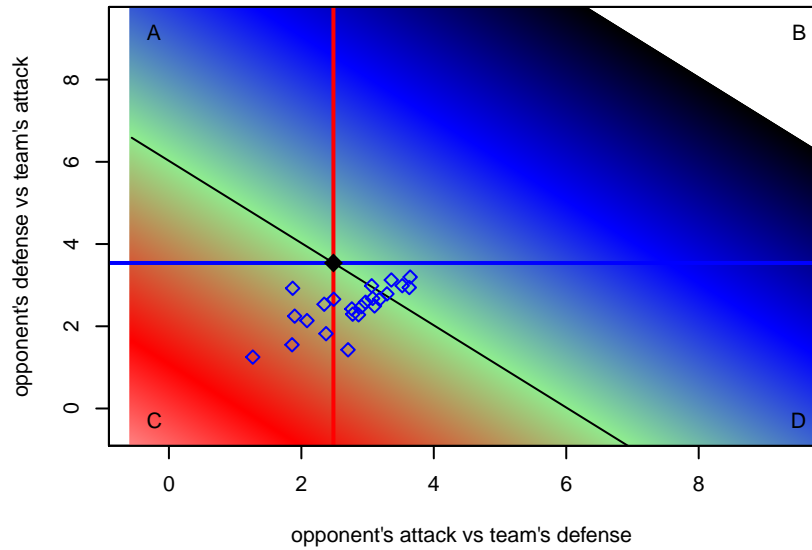

Westside Timbers Copa B99
 Dots are actual minus expected GF (blue circles) and GA (red triangles).
 Blue line is smoothed change in attack strength. Red is smoothed change in defense strength.

**attack and defense variance (black dot)
relative to other teams
and top 10 in region**

**attack and defense rating
relative to others at age
and all opponents in last 13 months**

**attack and defense rating
relative to others at age
and all opponents in last 13 months**

Performance relative to 13 month average

Performance relative to 13 month average

Distribution of opponents
 Red = Lose zone, Blue = Win zone, Green = Even
 Black line separates win/lose zones

lot. A=Neither has attack advantage, B=Opponent has both attack and defense advantage, C=Opponent has both attack and defense disadvantage, D=Both have