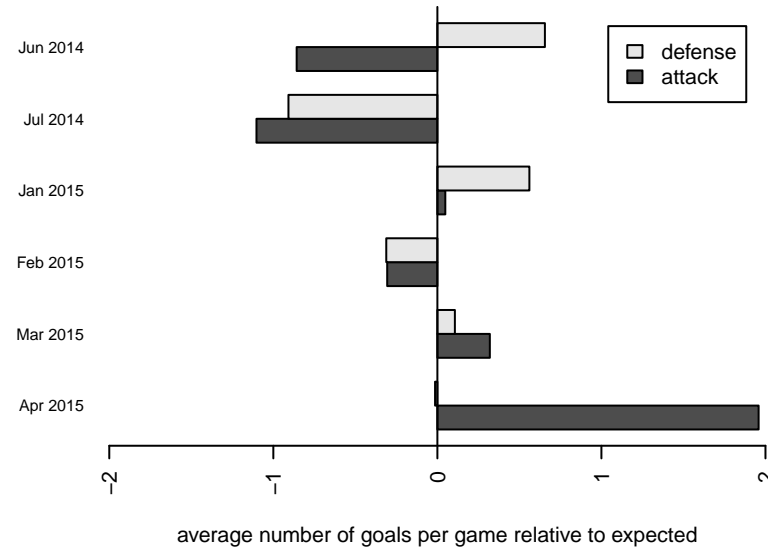

Westside Timbers Copa B99
 Dots are actual minus expected GF (blue circles) and GA (red triangles).
 Blue line is smoothed change in attack strength. Red is smoothed change in defense strength.

**attack and defense variance (black dot)
relative to other teams
and top 10 in region**

**attack and defense rating
relative to others at age
and all opponents in last 13 months**

**attack and defense rating
relative to others at age
and all opponents in last 13 months**

Performance relative to 13 month average

Performance relative to 13 month average

Distribution of opponents
 Red = Lose zone, Blue = Win zone, Green = Even
 Black line separates win/lose zones

lot. A=Neither has attack advantage, B=Opponent has both attack and defense advantage, C=Opponent has both attack and defense disadvantage, D=Both have