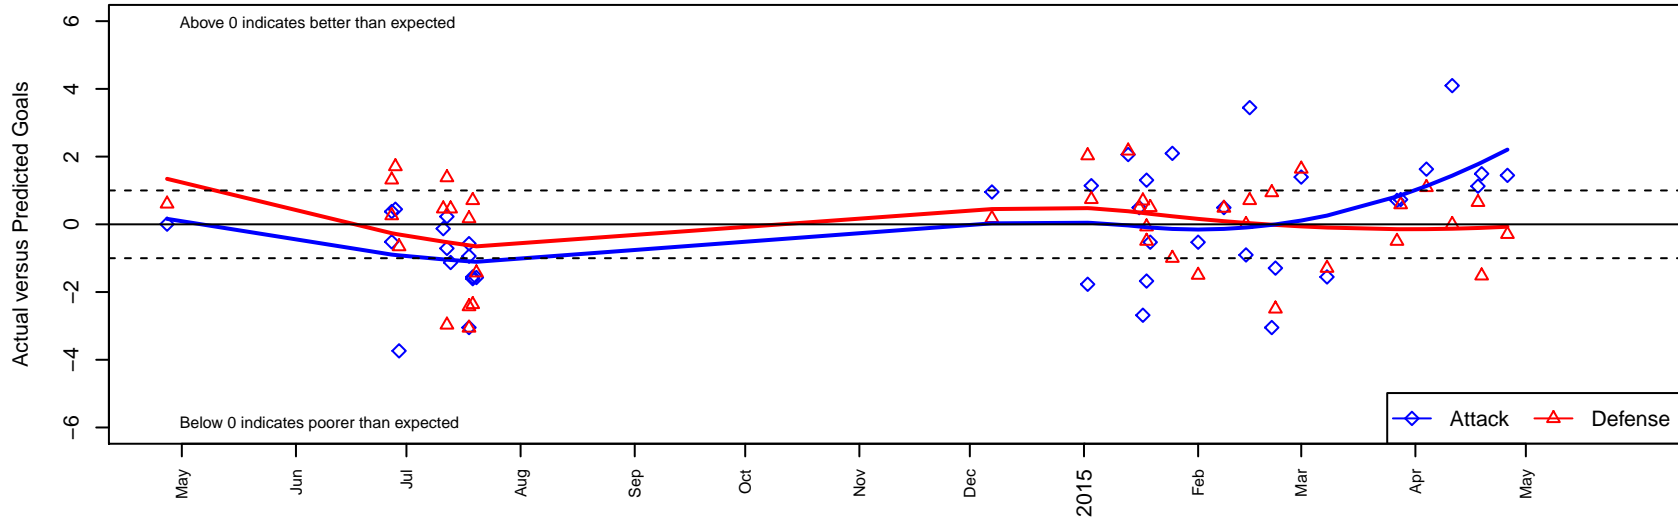

Westside Timbers Copa B99

Westside Timbers
 Beaverton, OR
 B99 total strength=1669
 attack=34.46 defense=11.99
 spr league = Win OYS B99 Premier

alt names used:
 WT B00 Copa
 WT B99 Copa
 WST B99 Copa
 Westside Timbers B99 Copa
 WESTSIDE TIMBERS WST B99 COPA (OR)
 Westside Timbers B99 Copa
 Westside Timbers B99 Copa
 Westside Timbers B99 Copa
 WESTSIDE TIMBERS B99 COPA (OR)
 WESTSIDE TIMBERS B99 COPA (OR)
 Westside Timbers B99 Copa

Westside Timbers Copa B99
 Dots are actual minus expected GF (blue circles) and GA (red triangles).
 Blue line is smoothed change in attack strength. Red is smoothed change in defense strength.

**attack and defense variance (black dot)
relative to other teams
and top 10 in region**

**attack and defense rating
relative to others at age
and all opponents in last 13 months**

**attack and defense rating
relative to others at age
and all opponents in last 13 months**

Performance relative to 13 month average

Performance relative to 13 month average

Distribution of opponents
 Red = Lose zone, Blue = Win zone, Green = Even
 Black line separates win/lose zones

lot. A=Neither has attack advantage, B=Opponent has both attack and defense advantage, C=Opponent has both attack and defense disadvantage, D=Both have