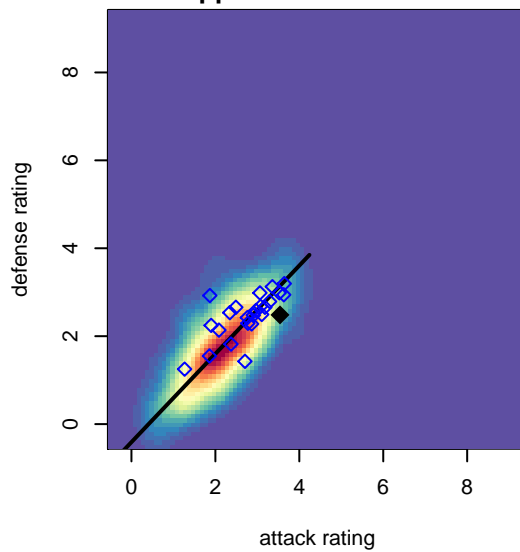

Westside Timbers Copa B99

Westside Timbers
 Beaverton, OR
 B99 total strength=1669
 attack=34.46 defense=11.99
 spr league = Win OYS B99 Premier

alt names used:
 WT B00 Copa
 WT B99 Copa
 WST B99 Copa
 Westside Timbers B99 Copa
 WESTSIDE TIMBERS WST B99 COPA (OR)
 Westside Timbers B99 Copa
 Westside Timbers B99 Copa
 Westside Timbers B99 Copa
 WESTSIDE TIMBERS B99 COPA (OR)
 WESTSIDE TIMBERS B99 COPA (OR)
 Westside Timbers B99 Copa

Venues played:
 2013 OYS State Cup B99
 2014 Clash At the Border Platinum/Gold U15
 2014 Nike Crossfire Challenge Gold U15
 2014 Beaverton Cup BU15 Gold
 2014 FWRL B99
 2014 PacNW Winter Classic FWRL U15
 2014 Portland Winter Showcase U15
 2014 Win OYS B99 Premier
 2014 OYS State Cup B99

Westside Timbers Copa B99
 Dots are actual minus expected GF (blue circles) and GA (red triangles).
 Blue line is smoothed change in attack strength. Red is smoothed change in defense strength.

**attack and defense variance (black dot)
relative to other teams
and top 10 in region**

**attack and defense rating
relative to others at age
and all opponents in last 13 months**

**attack and defense rating
relative to others at age
and all opponents in last 13 months**

Performance relative to 13 month average